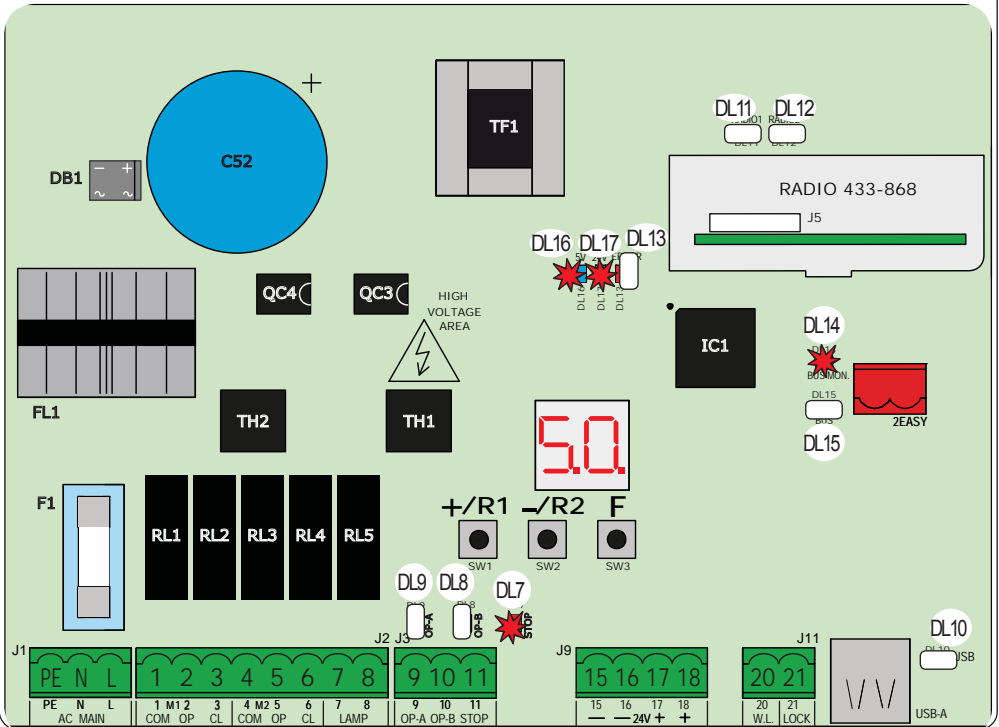

LED

DL ON = 
DL OFF = 

OPEN A

1

 > 5"

+R1

DL11   

RADIO 1