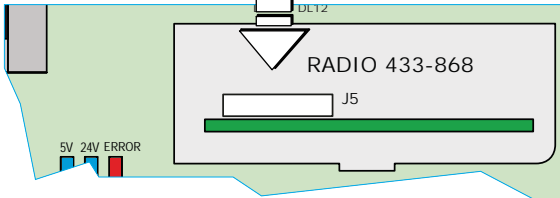

XF868
or
XF433

- С непитаемой платой
- Z kartą nie zasilaną
- مع بطاقة ليست مغذاة
- 卡未通电
- Beslenenmeyen kart ile
- Com placa não alimentada

- положение светодиодов и дисплея при работе типового оборудования
- stan DIODY i DISPLAYU w power-on typowej instalacji
- حالة المصباح و الشاشة عند التوصيل بالطاقة لجهاز من نوع
- 设备通电时的LED和显示器
- Tipik tesisin power-on (güç verilmiş) halinde, LED ve DISPLAY durumu
- estado LED e DISPLAY em power-on do equipamento padrão

LED

DL ON =
DL OFF =